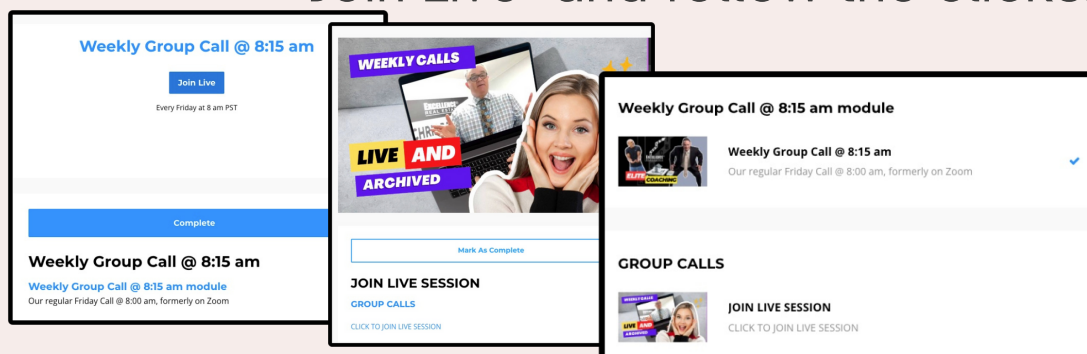

If you are using a smartphone, download the:

Kajabi App

We will also be using the Kajabi Community, so downloading that would also be useful.

02

Open the Course Product

Open the "Coaching Excellence" Product

03

Click "Go Live"

This part of the process is a little different, depending on whether you are using a computer or smartphone. Just follow/look for "Live" or "Join Live" and follow the clicks.

Still need help?